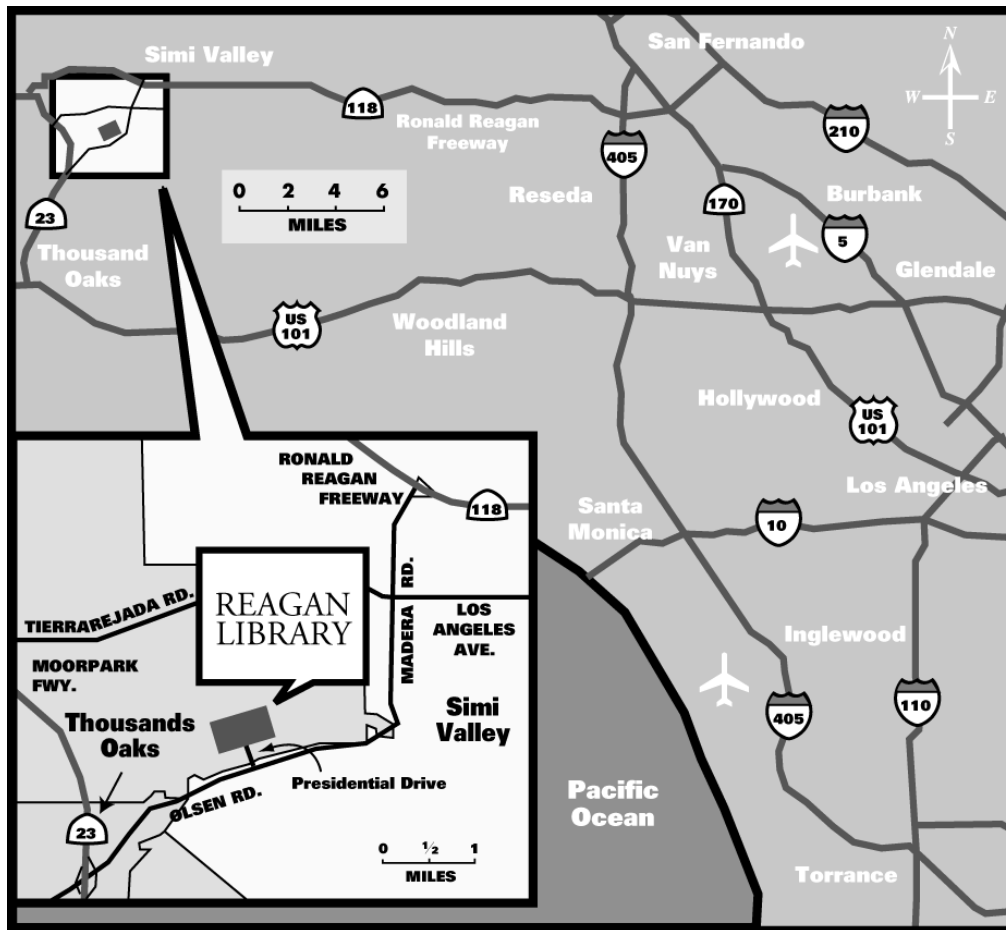

The Ronald Reagan Presidential Library and Museum

From West Los Angeles, take Interstate 405 North to the 118 Freeway West. From the 118 Freeway, exit South on Madera Road and proceed to Presidential Drive. Follow the signs to the Reagan Library.

From Los Angeles, take U.S. Highway 101 (Ventura) North to State Highway 23 (Moorpark-Fillmore) North. From Highway 23, exit at Olsen Road, turn right and proceed to Presidential Drive. Follow the signs to the Reagan Library.

From Pasadena take Interstate 210 (San Fernando) to the 118 Freeway West. From the 118 Freeway, exit at Madera Road South, turn right on Madera, and proceed to Presidential Drive. Follow the signs to the Reagan Library.

From Saticoy/Somis take Highway 118 (Los Angeles Avenue) to the 118 Freeway East. From the 118 Freeway, exit at Madera Road, turn right on Madera and proceed to Presidential Drive. Follow the signs to the Reagan Library.